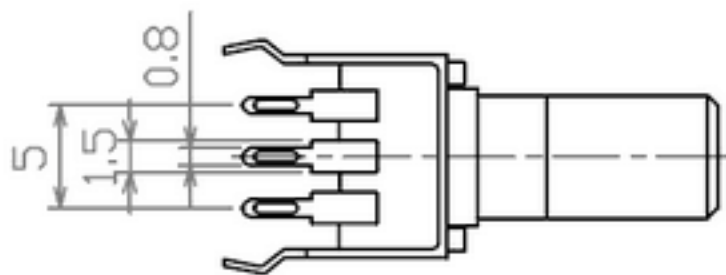

280° Rotation

product code	W
RK09012NO	1.5
RK09022NO	4.5