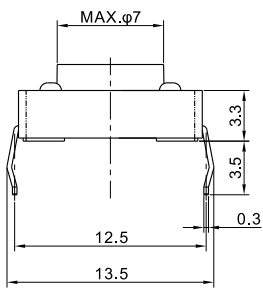

## KFC TACT SWITCH SERIES

PC.B LAYOUT (TOP VIEW)

**KAN1211-0751B**

PC.B LAYOUT (TOP VIEW)

**KAN0641-0431B SMD**

PC.B LAYOUT (TOP VIEW)

**KAN1210-0731B**

PC.B LAYOUT (TOP VIEW)

**KAN0541-0163B**

PC.B LAYOUT (TOP VIEW)

**KAN0442-0252C**