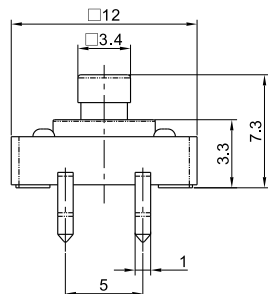

## KFC TACT SWITCH SERIES

PC.B LAYOUT (TOP VIEW)

**KAN1211-0751B**

PC.B LAYOUT (TOP VIEW)

**KAN0641-0431B SMD**

PC.B LAYOUT (TOP VIEW)

**KAN1210-0731B**

PC.B LAYOUT (TOP VIEW)

**KAN0541-0163B**

PC.B LAYOUT (TOP VIEW)

**KAN0442-0252C**