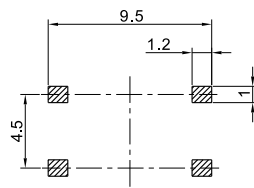

## KFC TACT SWITCH SERIES

PC.B LAYOUT (TOP VIEW)

**KAN1211-0751B**

PC.B LAYOUT (TOP VIEW)

**KAN0641-0431B SMD**

PC.B LAYOUT (TOP VIEW)

**KAN1210-0731B**

PC.B LAYOUT (TOP VIEW)