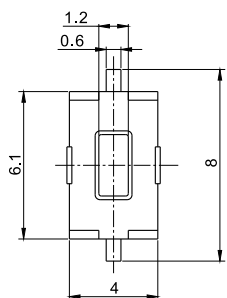

## KFC TACT SWITCH SERIES

PC.B LAYOUT (TOP VIEW)

**KAN1211-0751B**

PC.B LAYOUT (TOP VIEW)

**KAN0641-0431B SMD**

PC.B LAYOUT (TOP VIEW)

**KAN1210-0731B**

PC.B LAYOUT (TOP VIEW)

**KAN0541-0163B**

PC.B LAYOUT (TOP VIEW)

**KAN0442-0252C**