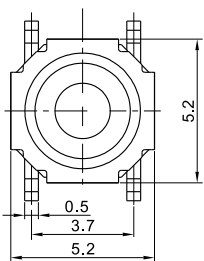

## KFC TACT SWITCH SERIES

PC.B LAYOUT (TOP VIEW)

**KAN1211-0751B**

PC.B LAYOUT (TOP VIEW)

**KAN0641-0431B SMD**

PC.B LAYOUT (TOP VIEW)

**KAN1210-0731B**

PC.B LAYOUT (TOP VIEW)

**KAN0541-0163B**

PC.B LAYOUT (TOP VIEW)

**KAN0442-0252C**