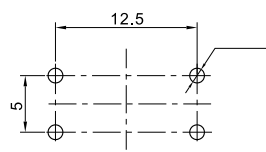

## KFC TACT SWITCH SERIES

PC.B LAYOUT (TOP VIEW)

**KAN1211-0751B**

PC.B LAYOUT (TOP VIEW)

**KAN0641-0431B SMD**

PC.B LAYOUT (TOP VIEW)

**KAN1210-0731B**

PC.B LAYOUT (TOP VIEW)

**KAN0541-0163B**

PC.B LAYOUT (TOP VIEW)

**KAN0442-0252C**