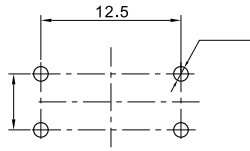

## KFC TACT SWITCH SERIES

PC.B LAYOUT (TOP VIEW)

**KAN1211-0751B**

PC.B LAYOUT (TOP VIEW)

**KAN0641-0431B SMD**

PC.B LAYOUT (TOP VIEW)

**KAN1210-0731B**

PC.B LAYOUT (TOP VIEW)