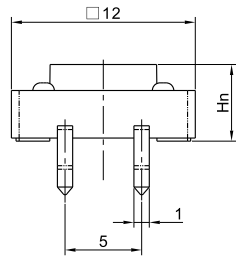

## KFC TACT SWITCH SERIES

PC.B LAYOUT (TOP VIEW)

**KAN1211-0751B**

PC.B LAYOUT (TOP VIEW)

**KAN0641-0431B SMD**

PC.B LAYOUT (TOP VIEW)

**KAN1210-0731B**

PC.B LAYOUT (TOP VIEW)

**KAN0541-0163B**

PC.B LAYOUT (TOP VIEW)

**KAN0442-0252C**