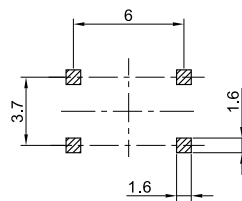

## KFC TACT SWITCH SERIES

PC.B LAYOUT (TOP VIEW)

**KAN1211-0751B**

PC.B LAYOUT (TOP VIEW)

**KAN0641-0431B SMD**

PC.B LAYOUT (TOP VIEW)

**KAN1210-0731B**

PC.B LAYOUT (TOP VIEW)

**KAN0541-0163B**

PC.B LAYOUT (TOP VIEW)

**KAN0442-0252C**