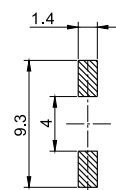

## KFC TACT SWITCH SERIES

PC.B LAYOUT (TOP VIEW)

**KAN1211-0751B**

PC.B LAYOUT (TOP VIEW)

**KAN0641-0431B SMD**

PC.B LAYOUT (TOP VIEW)

**KAN1210-0731B**

PC.B LAYOUT (TOP VIEW)

**KAN0541-0163B**

PC.B LAYOUT (TOP VIEW)

**KAN0442-0252C**