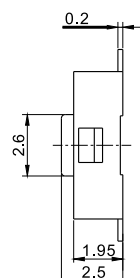

## KFC TACT SWITCH SERIES

PC.B LAYOUT (TOP VIEW)

**KAN1211-0751B**

PC.B LAYOUT (TOP VIEW)

**KAN0641-0431B SMD**

PC.B LAYOUT (TOP VIEW)

**KAN1210-0731B**

PC.B LAYOUT (TOP VIEW)

**KAN0541-0163B**

PC.B LAYOUT (TOP VIEW)

**KAN0442-0252C**