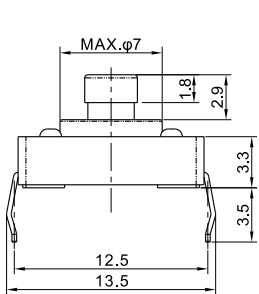

## KFC TACT SWITCH SERIES

PC.B LAYOUT (TOP VIEW)

**KAN1211-0751B**

PC.B LAYOUT (TOP VIEW)

**KAN0641-0431B SMD**

PC.B LAYOUT (TOP VIEW)

**KAN1210-0731B**

PC.B LAYOUT (TOP VIEW)

**KAN0541-0163B**

PC.B LAYOUT (TOP VIEW)

**KAN0442-0252C**