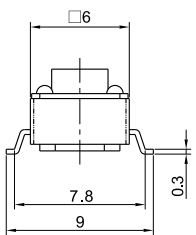

## KFC TACT SWITCH SERIES

PC.B LAYOUT (TOP VIEW)

**KAN1211-0751B**

PC.B LAYOUT (TOP VIEW)

**KAN0641-0431B SMD**

PC.B LAYOUT (TOP VIEW)

**KAN1210-0731B**

PC.B LAYOUT (TOP VIEW)

**KAN0541-0163B**

PC.B LAYOUT (TOP VIEW)

**KAN0442-0252C**