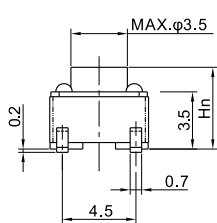

## KFC TACT SWITCH SERIES

PC.B LAYOUT (TOP VIEW)

**KAN1211-0751B**

PC.B LAYOUT (TOP VIEW)

**KAN0641-0431B SMD**

PC.B LAYOUT (TOP VIEW)

**KAN1210-0731B**

PC.B LAYOUT (TOP VIEW)

**KAN0541-0163B**

PC.B LAYOUT (TOP VIEW)

**KAN0442-0252C**