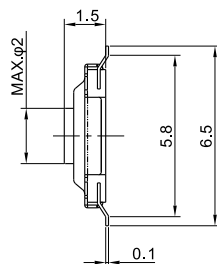

## KFC TACT SWITCH SERIES

PC.B LAYOUT (TOP VIEW)

**KAN1211-0751B**

PC.B LAYOUT (TOP VIEW)

**KAN0641-0431B SMD**

PC.B LAYOUT (TOP VIEW)

**KAN1210-0731B**

PC.B LAYOUT (TOP VIEW)

**KAN0541-0163B**

PC.B LAYOUT (TOP VIEW)

**KAN0442-0252C**